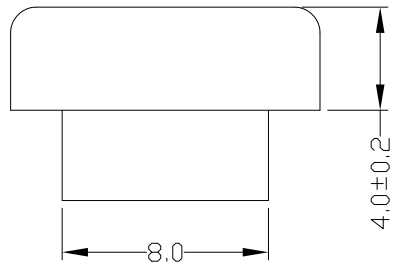

RoHS
Compliant
2002/95/EC

REV.	ECN.	NO.	APPD.

MODEL CODE:

1212S-□

S=SQUARE(方形)

COLOR:

K=BLACK(黑色)

Ge=GREY(灰色)

4-R1.00

*OPERATION TEMPERATURE RANGE : -40°C~+85°C

*STORAGE TEMPERATURE RANGE : -40°C~+85°C

NO	PARTS	MATERIAL	QTY	UNITS	MAT'L	TITLE:	PART NO.:
1	CAP	ABS	1	mm	SEE NOTE	CAP (FOR 1103A)	1212S
THESE DRAWINGS AND SPECIFICATIONS ARE THE PROPERTY OF ACCURATE INNOTECH INC AND SHALL NOT BE REPRODUCED, COPIED OR USED IN ANY MANNER WITHOUT THE PRIOR WRITTEN CONSENT OF ACCURATE INNOTECH INC.						DR: <i>Ricky</i> 2021/07/28	DWG NO.:
						CHKD: <i>Ricky</i> 2021/07/28	ATK-1212S
						APPD:	SCALE SHEET REV. CUSTOMER DRAWING
						1:1	1/1 A