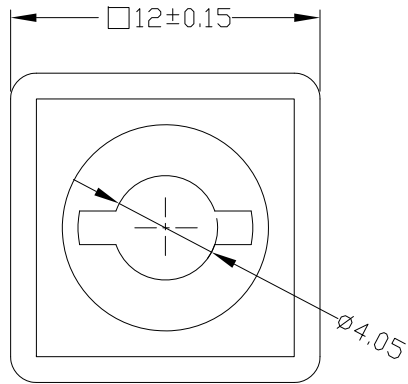

RoHS
Compliant
2002/95/EC

REV.	ECN.	NO.	APPD.

MODEL CODE:

1212S-□

S=SQUARE(方形)

COLOR:

K=BLACK(黑色)

Ge=GREY(灰色)

4-R1.00

*OPERATION TEMPERATURE RANGE : -40°C~+85°C

*STORAGE TEMPERATURE RANGE : -40°C~+85°C

NO	PARTS	MATERIAL	QTY	UNITS	MAT'L	TITLE:	PART NO.:
1	CAP	ABS	1	mm	SEE NOTE	CAP (FOR 1103A)	1212S
THESE DRAWINGS AND SPECIFICATIONS ARE THE PROPERTY OF ACCURATE INNOTECH INC AND SHALL NOT BE REPRODUCED, COPIED OR USED IN ANY MANNER WITHOUT THE PRIOR WRITTEN CONSENT OF ACCURATE INNOTECH INC.						DR: <i>Ricky</i> 2021/07/28	DWG NO.:
						CHKD: <i>Ricky</i> 2021/07/28	ATK-1212S
						APPD:	SCALE SHEET REV. CUSTOMER DRAWING
						1:1	1/1 A